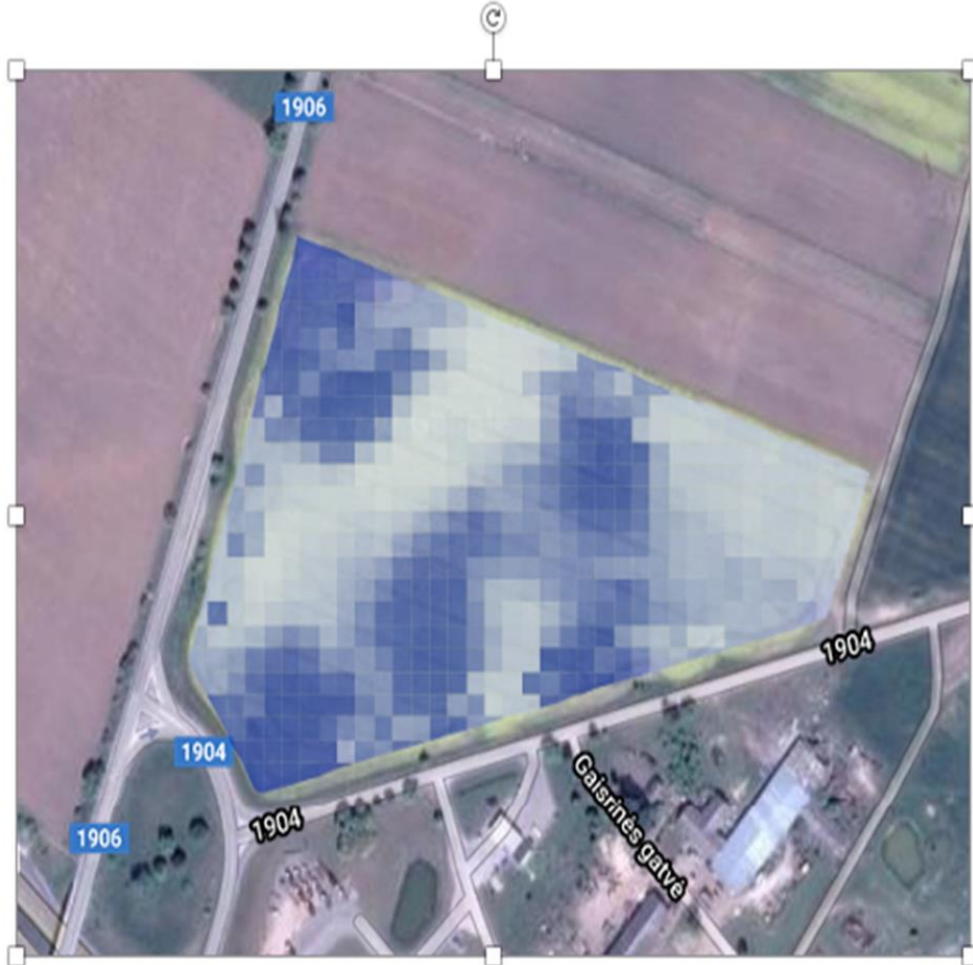

Kintamos normos žemėlapių generavimas